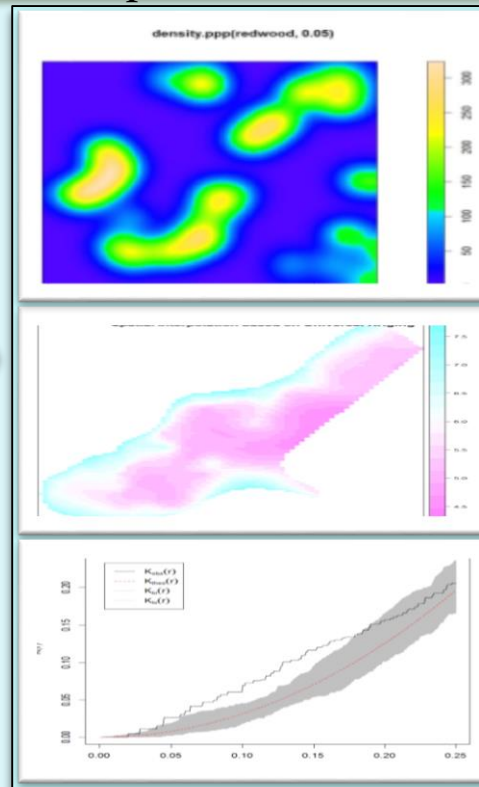

GRAD 6/8104; INES 8800 Spatial Statistics (Spring 2017)

Instructor: Dr. Wenwu Tang Email: WenwuTang@uncc.edu
When: 12:30pm – 1:45pm (TR) Where: McEniry 420

- Spatial autocorrelation
- Spatial point pattern analysis

- Geostatistics and spatial interpolation
- Spatial regression

Spatial data

Spatial Statistics

Spatial Problem-Solving