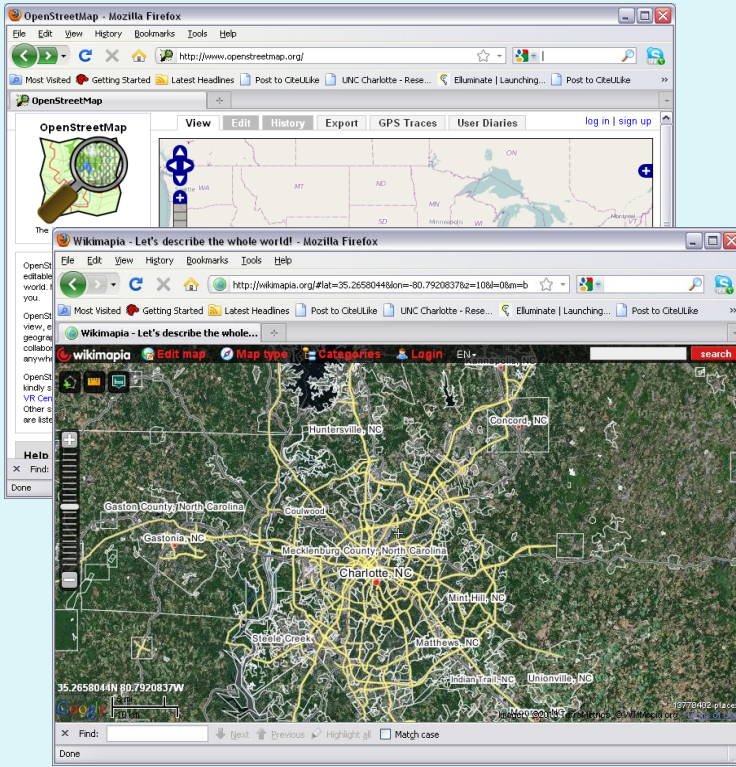

Ever imagine conducting spatial operations and analysis using Internet?

Here it is...

# GEOG 4180/5000 Web GIS - Fall 2016

- Web mapping
- Web-based spatial database
- Distributed geocomputation

- Cyberinfrastructure technology
- Commercial Web GIS software
- Open-source Web GIS software

Lecture + Lab

Instructor: Dr. Wenwu Tang Email: WenwuTang@uncc.edu

When: 9:30am-10:45am (TR); Where: McEniry 420